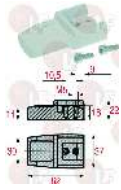

3242333 CATCH RH-LH WITH KEY LOCK
 distance between holes 118 mm
 size 137x28x81 mm
 STUV

STUV 3.30.0518

STUV 3.30.0518.0

3242335 CATCH RH-LH WITH KEY LOCK
 distance between holes 118 mm
 size 190x28x81 mm
 STUV

STUV 3.30.0519

3242339 CATCH RH-LH WITHOUT KEY LOCK
 distance between holes 118 mm
 size 190x28x81 mm
 STUV

STUV 3.30.0516

3242330 CATCH 15°
 STUV

STUV 3.30.0502

STUV 3.30.0502.0

3242350 CATCH 22°

STUV 3.30.0503

STUV 3.31.0653

STUV 3.31.0653.1

3242259 HANDGRIP PROFILE 600 mm

STUV 3.30.0636

STUV 3.30.0636.0

3242322 INNER HANDLE FIXING PLATE
STUV

STUV 3.31.0665

STUV 3.31.0665.0

3242323 SHIM 11 mm
STUV

STUV 3.31.0760

STUV 3.31.0760.0

3242324 SHIM 18 mm
STUV

STUV 3.31.0765

STUV 3.31.0765.0