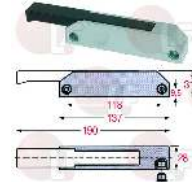

Suitable universal spare parts may not be included

Suitable for:

STUV

Suitable for:

Handles

3242325 CATCH RH-LH WITH KEY LOCK
 distance between holes 118 mm
 size 137x28x31.5 mm
 STUV

STUV 3.30.0520

STUV 3.30.0520.0

3242333 CATCH RH-LH WITH KEY LOCK
 distance between holes 118 mm
 size 137x28x81 mm
 STUV

STUV 3.30.0518

STUV 3.30.0518.0

3242335 CATCH RH-LH WITH KEY LOCK
 distance between holes 118 mm
 size 190x28x81 mm
 STUV

STUV 3.30.0515

3242329 CATCH RH-LH WITHOUT KEY LOCK
 distance between holes 118 mm
 size 137x28x31.5 mm
 STUV

STUV 3.30.0521

STUV 3.30.0521.0

3242332 CATCH RH-LH WITHOUT KEY LOCK
 distance between holes 118 mm
 size 137x28x81 mm
 STUV

STUV 3.30.0519

3242339 CATCH RH-LH WITHOUT KEY LOCK
 distance between holes 118 mm
 size 190x28x81 mm
 STUV

STUV 3.30.0516

3242330 CATCH 15°
 STUV

STUV 3.30.0502

STUV 3.30.0502.0

3242350 CATCH 22°

STUV 3.30.0503