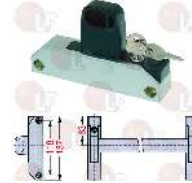

Suitable universal spare parts may not be included

Suitable for:

STUV

Suitable for:

Handles

3242325 CATCH RH-LH WITH KEY LOCK
 distance between holes 118 mm
 size 137x28x31.5 mm
 STUV

STUV 3.30.0520

STUV 3.30.0520.0

3242333 CATCH RH-LH WITH KEY LOCK
 distance between holes 118 mm
 size 137x28x81 mm
 STUV

STUV 3.30.0518

STUV 3.30.0518.0

3242335 CATCH RH-LH WITH KEY LOCK
 distance between holes 118 mm
 size 190x28x81 mm
 STUV

STUV 3.30.0515

3242329 CATCH RH-LH WITHOUT KEY LOCK
 distance between holes 118 mm
 size 137x28x31.5 mm
 STUV

STUV 3.30.0521

STUV 3.30.0521.0

3242332 CATCH RH-LH WITHOUT KEY LOCK
 distance between holes 118 mm
 size 137x28x81 mm
 STUV

STUV 3.30.0519

3242339 CATCH RH-LH WITHOUT KEY LOCK
 distance between holes 118 mm
 size 190x28x81 mm
 STUV

STUV 3.30.0516

3242330 CATCH 15°
 STUV

STUV 3.30.0502

STUV 3.30.0502.0

3242350 CATCH 22°

STUV 3.30.0503